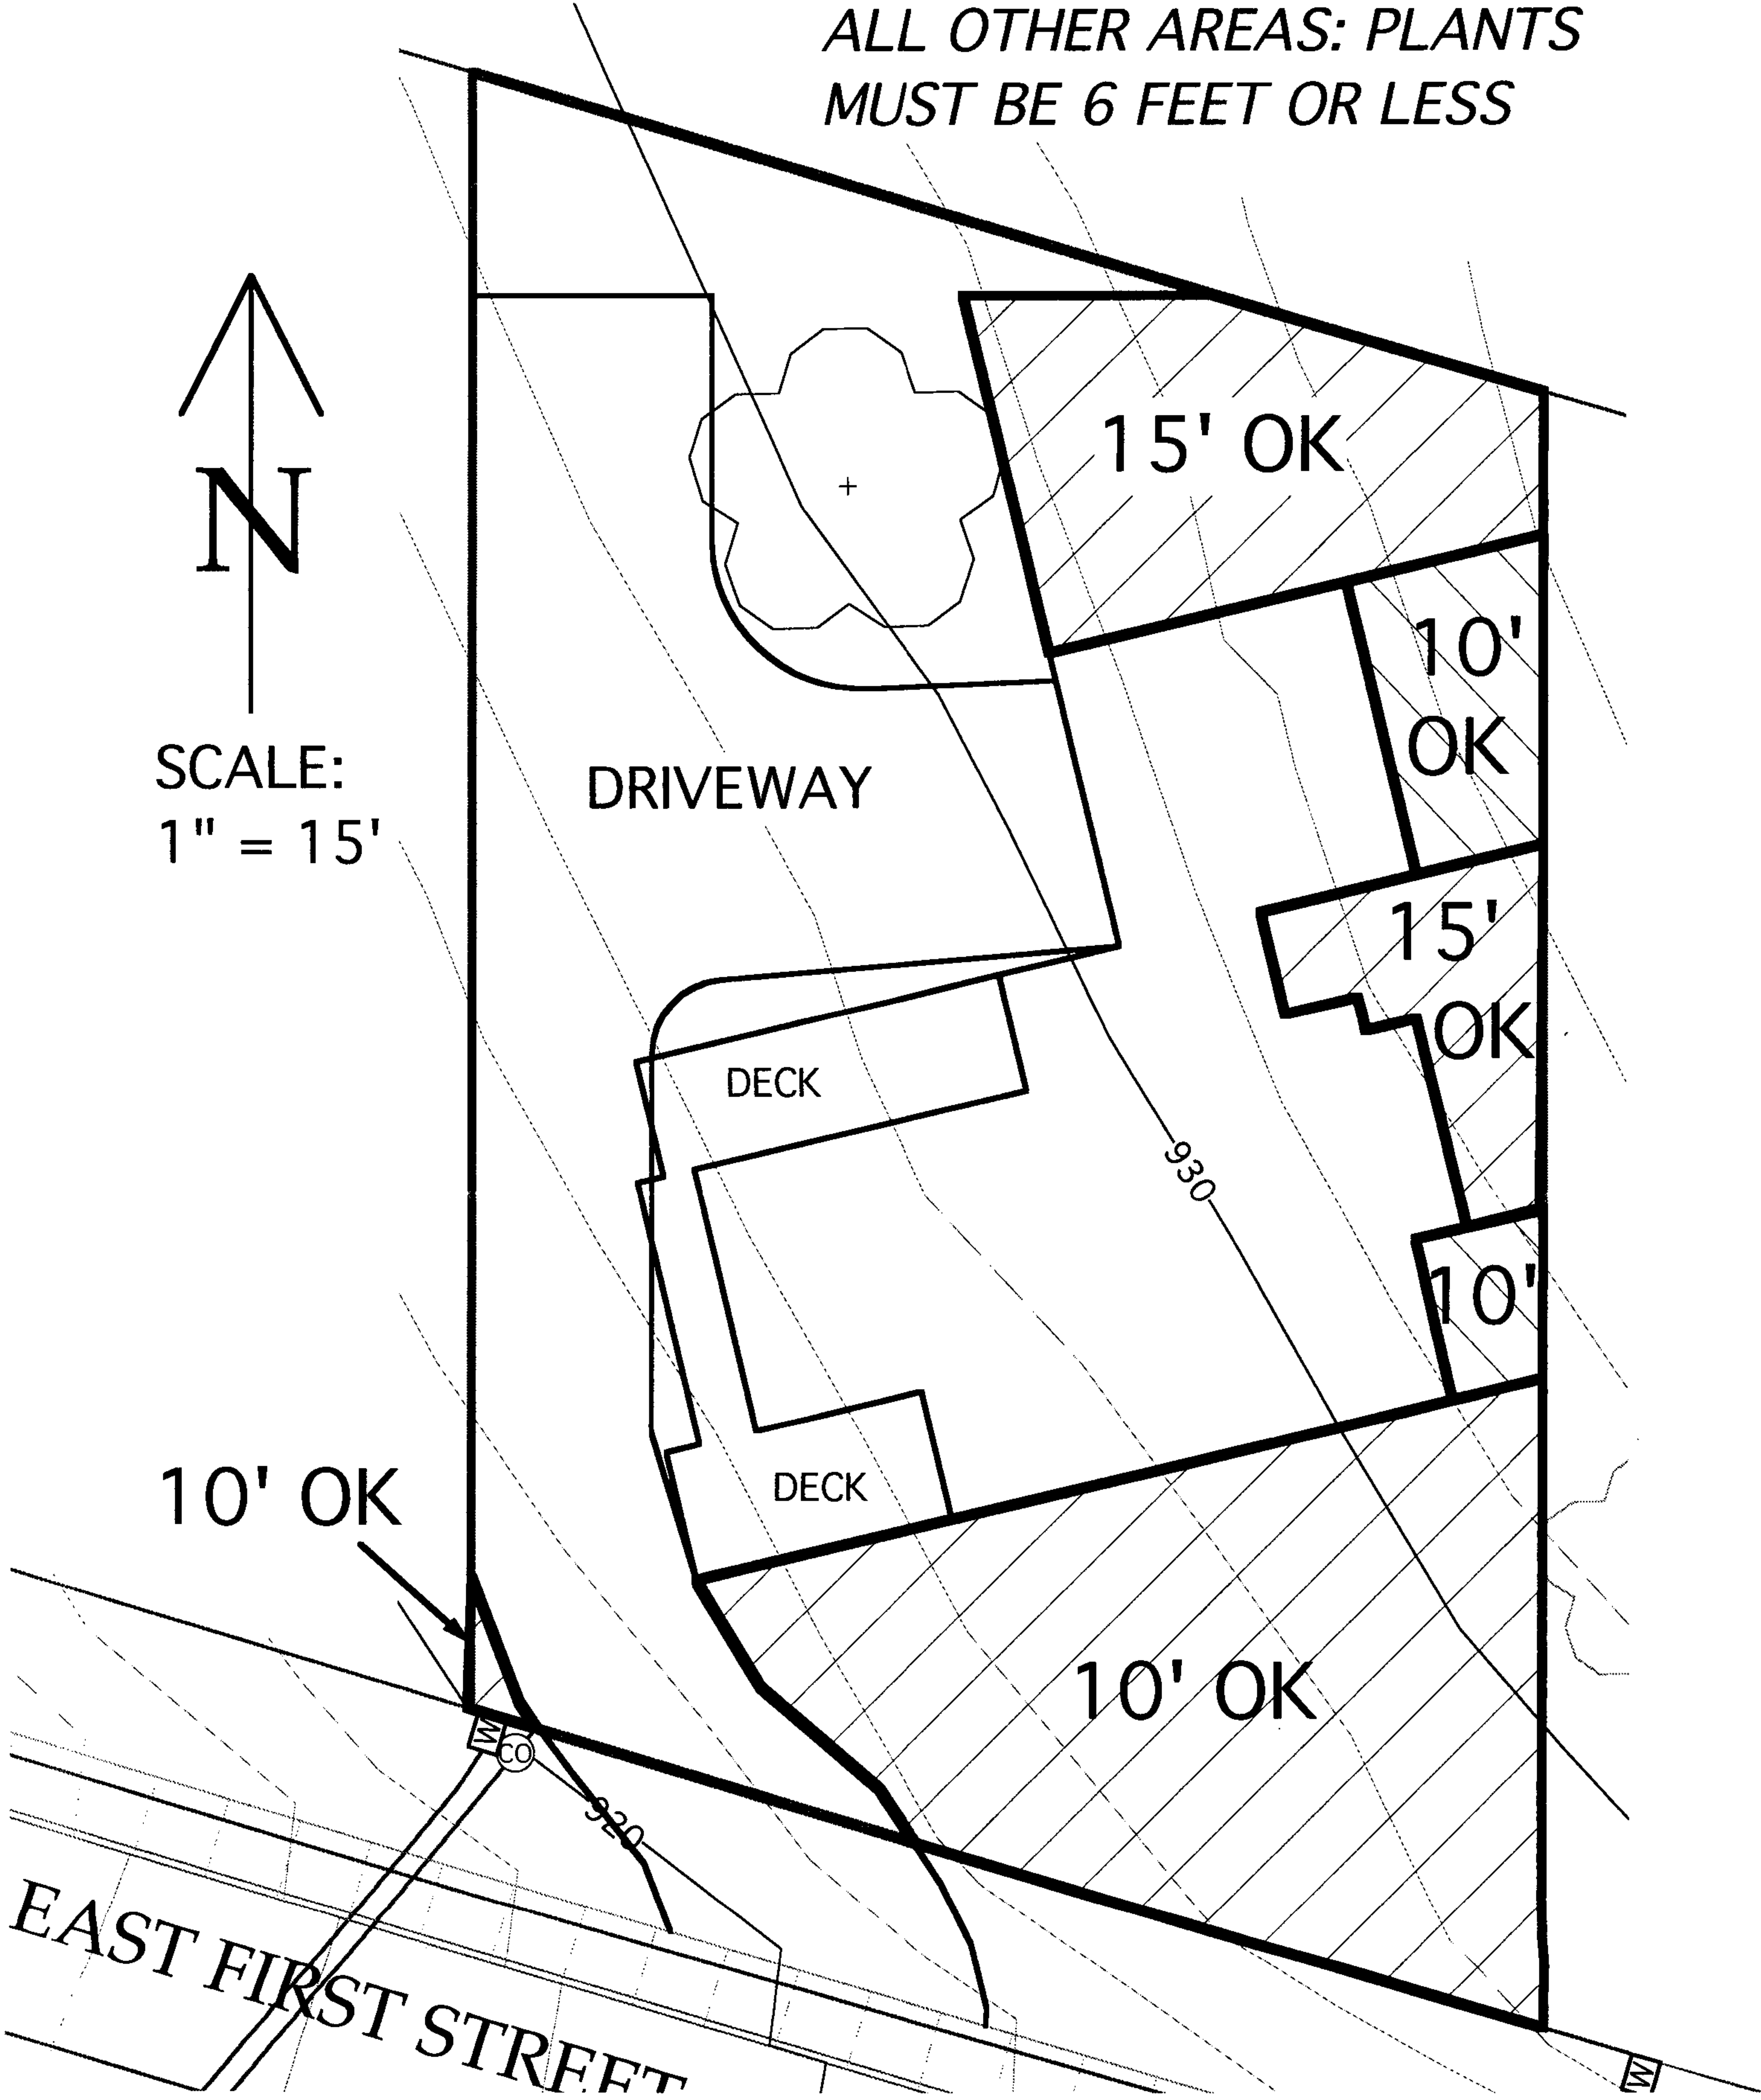

LOT 5 VEGETATION HEIGHT EXCEPTION AREAS

*ALL OTHER AREAS: PLANTS
MUST BE 6 FEET OR LESS*

SCALE:
1" = 15'

DRIVEWAY

DECK

DECK

15' OK

10'
OK

15'
OK

10'

10' OK

10' OK

EAST FIRST STREET

930

930

W CO